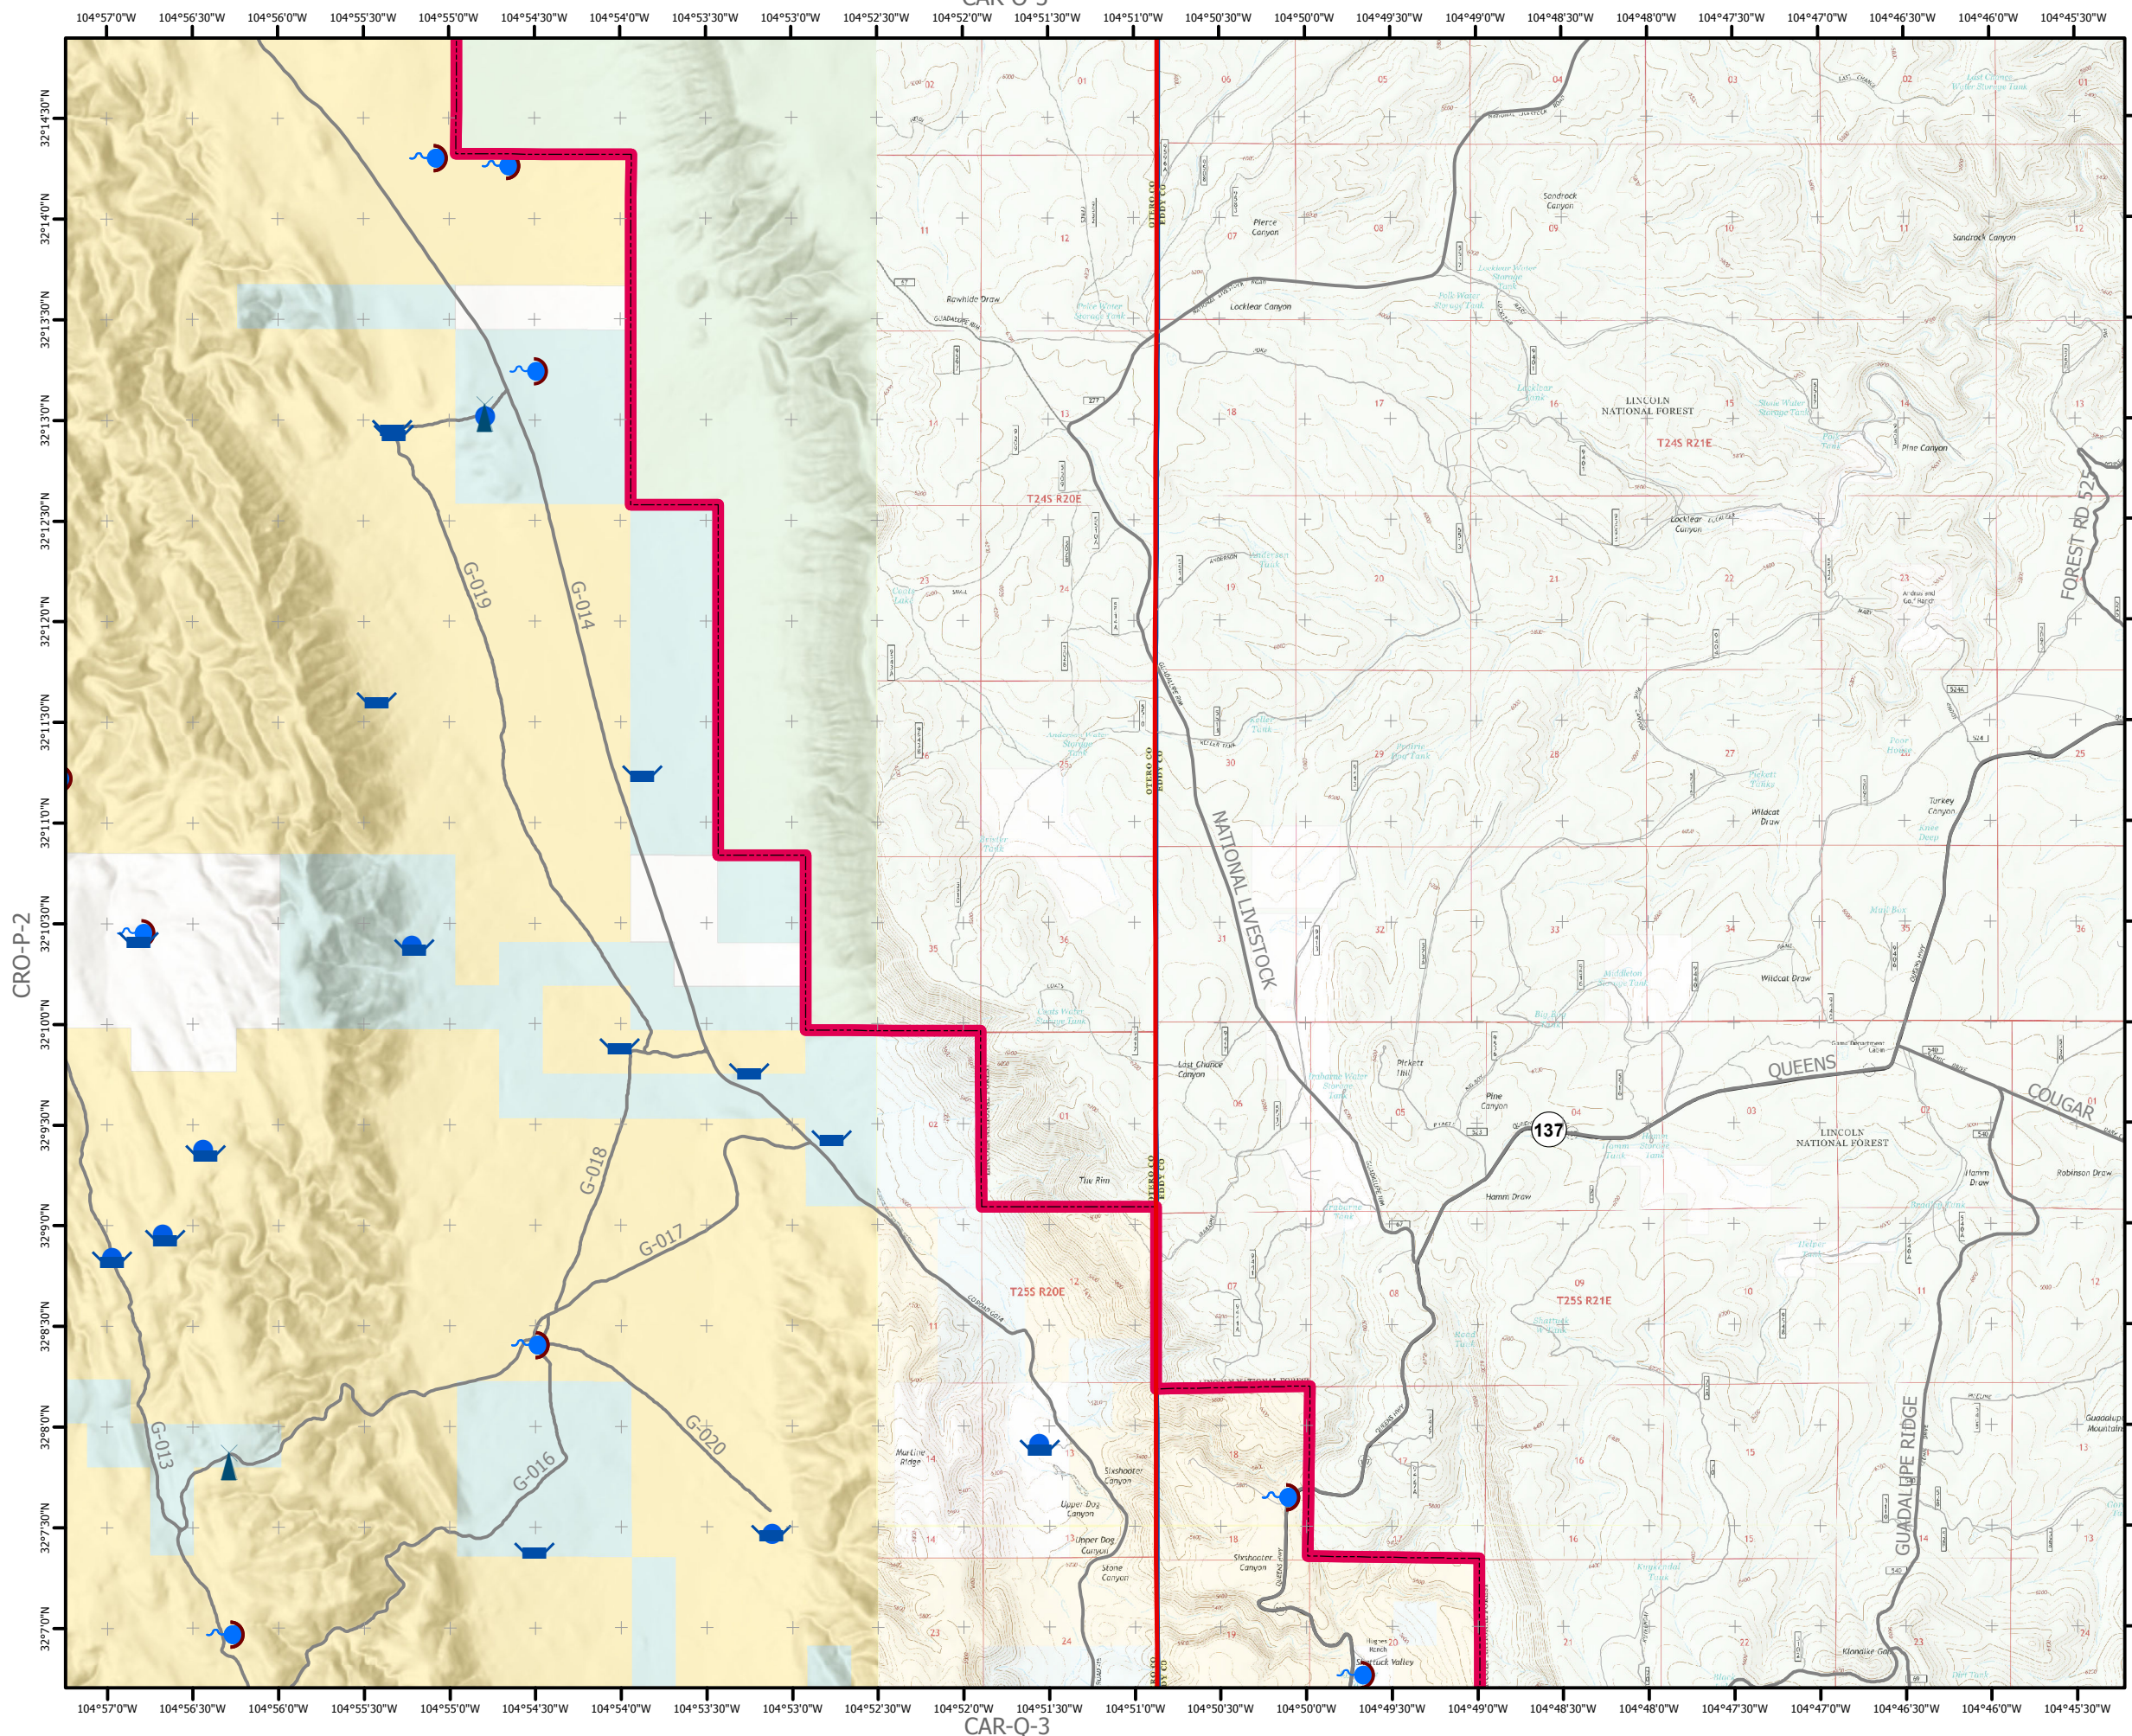

PECOS DISTRICT IAZ ATLAS MAP SHEET CAR-P-3

NOTES

- Check Dams, Earthen
- Reservoir
- Storage tank
- Trough
- Windmill
- Grazing Allotments
- Bureau of Land Management
- Forest Service
- Private
- State

No Warranty is made by the Bureau of Land Management as to the accuracy, reliability, or completeness of these data for individual use or aggregate use with other data, or for purposes not intended by the BLM. Spatial information may not meet National Map Accuracy Standards. This information is subject to change without notification.